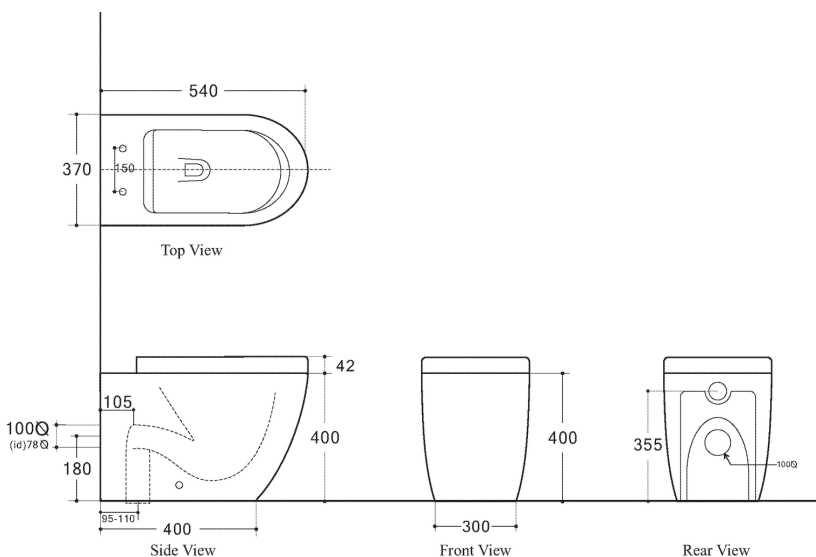

Specifications

<https://bnk-global.com.au/>

CORTONA

BACK-TO-WALL TOILET FLOOR PAN

PRODUCT CODE:

GLOSS WHITE: BL-104N-FST
MATTE WHITE: BL-104N-FST(MW)
MATTE BLACK: BL-104N-FST(MB)
MATTE GREY: BL-104N-FST(GR)

FEATURES:

- Available in gloss white, matte white and matte black finish
- Rimless flush
- Antibacterial Glazed Pipe
- UF soft close seat
- WELS 4 Star rated, 4.5L/3L (3.5L average flush)
- Universal installation – Back or bottom entry
- P-Trap: 180mm
- S-Trap: PWG002: 95-110mm

All measurements are in millimeters and subject to change without notice. For ceramic products, please allow +/- 5mm tolerance for manufacturing variance. Updated: 01/01/2024